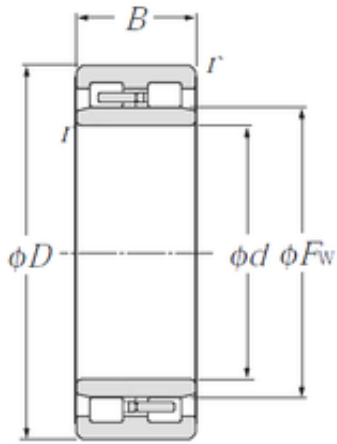

**Bearings Cylindrical Roller Bearings NNU4920**

Bearing No. NNU4920

NNU4920 Bearing 2D drawings and 3D CAD models

Size	100x140x40 mm
Bore Diameter	100 mm
Outer Diameter	140 mm
Width	40 mm
d	100 mm
Fw	113 mm
D	140 mm
B	40 mm
C	40 mm
r min.	1,1 mm
Weight	1,83 Kg
Basic dynamic load rating (C)	131 kN
Basic static load rating (C0)	260 kN
(Grease) Lubrication Speed	4 300 r/min