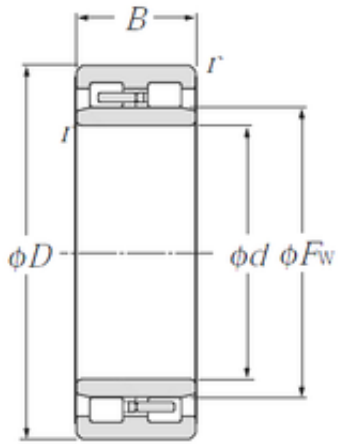

**Bearings Cylindrical Roller Bearings NNU4944**

Bearing No. NNU4944

NNU4944 Bearing 2D drawings and 3D CAD models

Size	220x300x80 mm
Bore Diameter	220 mm
Outer Diameter	300 mm
Width	80 mm
d	220 mm
Fw	245 mm
D	300 mm
B	80 mm
C	80 mm
r min.	2,1 mm
Weight	15,9 Kg
Basic dynamic load rating (C)	585 kN
Basic static load rating (C0)	1 300 kN
(Grease) Lubrication Speed	1 900 r/min